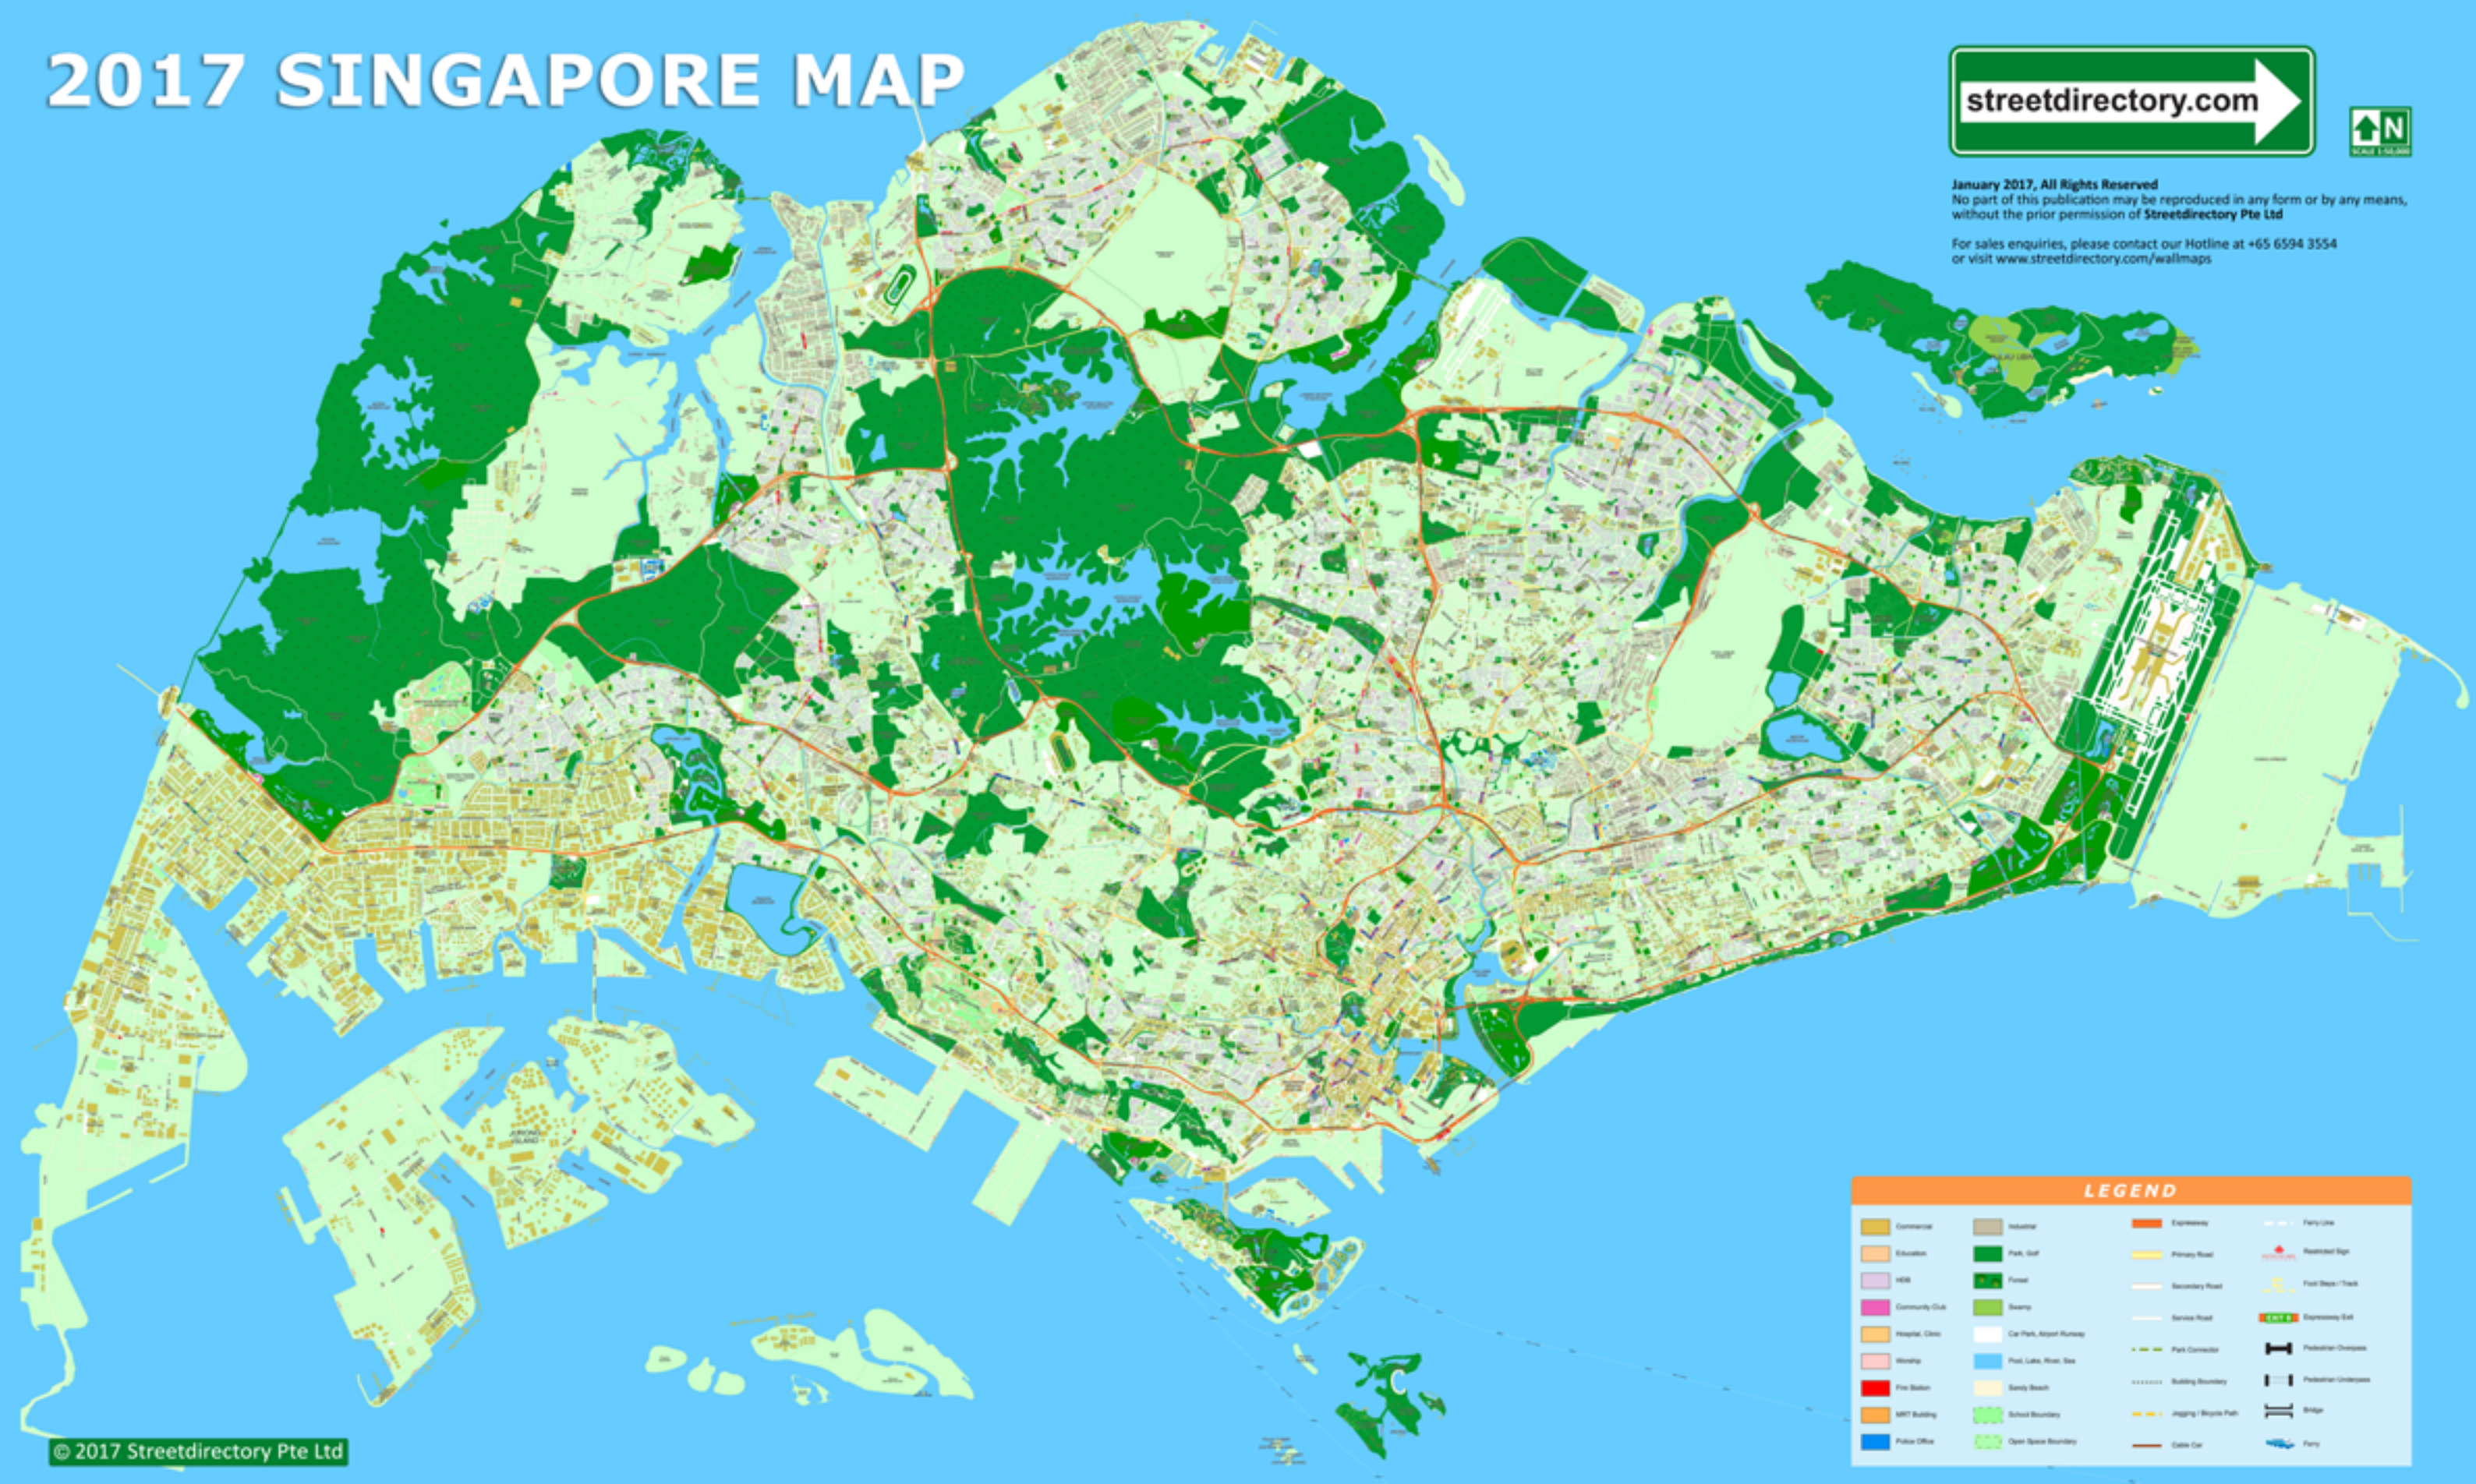

LEGEND			
Commercial	Industrial	Expressway	Ferry Lane
Education	Park, Golf	Primary Road	Restricted Sign
HDB	Forest	Secondary Road	Foot Step / Track
Community Club	Swamp	Service Road	Expressway Exit
Hospital, Clinic	Car Park, Airport Runway	Park Connector	Pedestrian Crossings
Ministry	Post, Lido, River, Sea	Building Boundary	Pedestrian Underpass
Fire Station	Sandy Beach	Jogging / Bicycle Path	Bridge
MRT Building	School Boundary	Cable Car	Ferry
Police Office	Open Space Boundary		