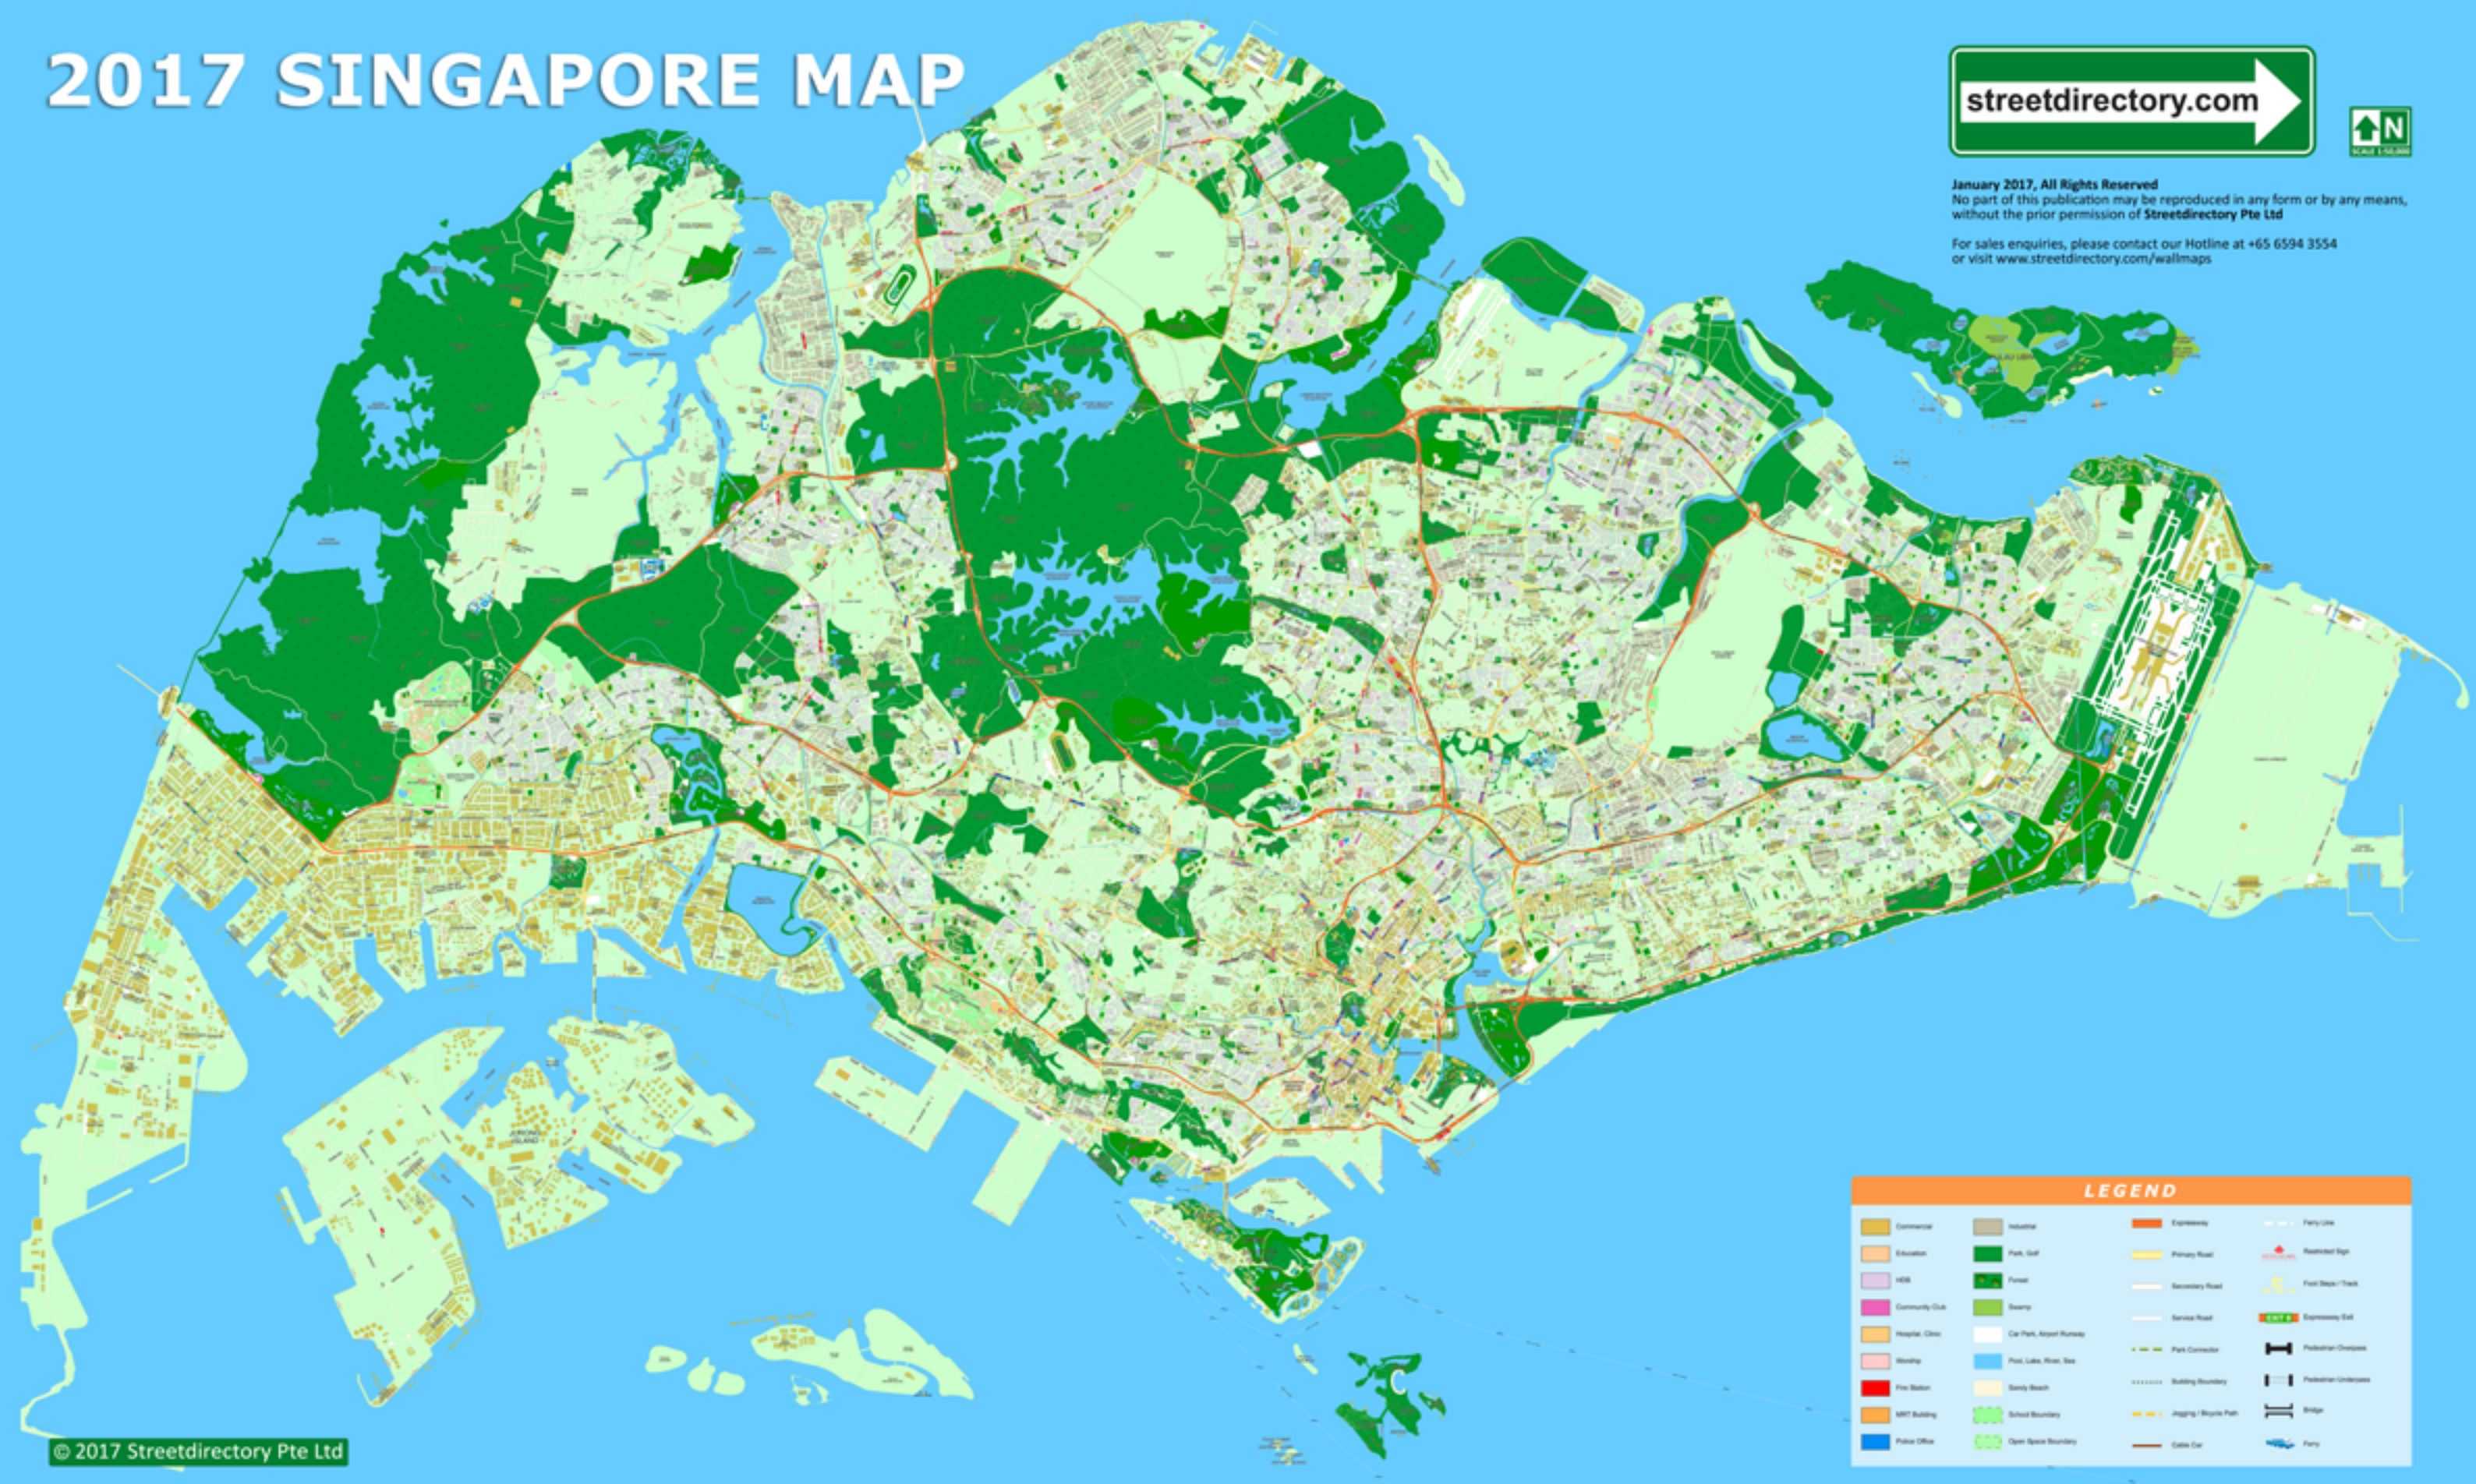

LEGEND			
Commercial	Industrial	Expressway	Ferry Lane
Education	Park, Golf	Primary Road	Restricted Sign
HDB	Forest	Secondary Road	Foot Step / Track
Community Club	Swamp	Service Road	Expressway Exit
Hospital, Clinic	Car Park, Airport Runway	Park Connector	Pedestrian Crossings
Ministry	Post, Lido, River, Sea	Building Boundary	Pedestrian Underpass
Fire Station	Sandy Beach	Jutting / Branch Path	Bridge
MRT Building	School Boundary	Cable Car	Ferry
Police Office	Open Space Boundary		